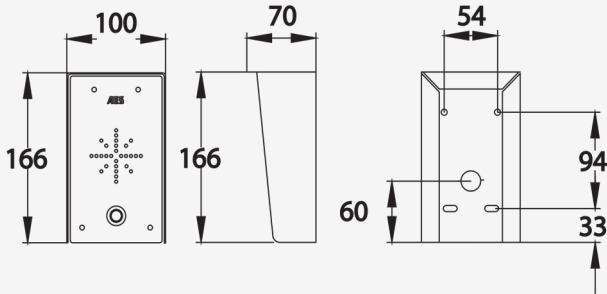

**PRIME7-ABRK-EU**

The stylish curved architectural panel is now available with a rubber keypad.

**PRODUCT DIMENSIONS**

PRIME7 - IMPERIAL NON KP

PRIME7 - IMPERIAL WITH KP

PRIME7 - ARCHITECTURAL NON KP

PRIME7 - ARCHITECTURAL WITH KP