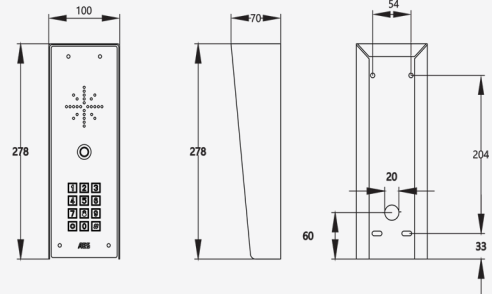

**PRIME7-ABRK-EU**

The stylish curved architectural panel is now available with a rubber keypad.

**PRODUCT DIMENSIONS**

PRIME7 - IMPERIAL NON KP

PRIME7 - IMPERIAL WITH KP

PRIME7 - ARCHITECTURAL NON KP

PRIME7 - ARCHITECTURAL WITH KP